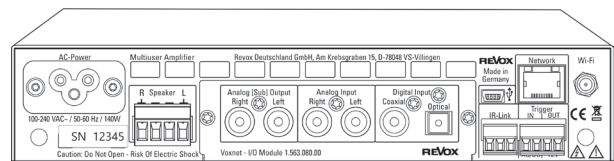

Revox Multiuser

TECHNICAL DATA SHEET

M30 Multiuser Amplifier

The Revox M30 Multiuser Amplifier is an amplifier for room sound reinforcement within the Revox Multiuser System. It has an excellent DSP stereo amplifier with 2 x 50 watts RMS and has sufficient power for virtually every speaker. Thanks to its flexible network integration via WLAN or LAN, it can be used anywhere in the house.

Thanks to its modular slot, the M30 can also be fitted with the optional I/O or HDMI module. The I/O or I/O-HDMI module offers 3 inputs (analog stereo, digital optical, I/O: digital coaxial, I/O-HDMI: HDMI ARC) and an analog output. The signal from the inputs can be distributed to all rooms of the Multiuser system. The analogue output with DSP equalizing is used for expansion with multi-channel amplifiers for very large rooms or high-performance amplifiers for power-intensive speakers. A wide range of control options via trigger IN/ OUT, IR input and C18 Wall Control make the M30 a universal talent.

Front view M30

Rear view M30 incl. optional I/O module

M30 MULTIUSER AMPLIFIER

Order Number.	156300300
Colour housing	black
Dimensions H x W x D	44 x 218 x 255 mm
Weight	1,9 kg
Temperature range	+10 ... 40 °C
Power consumption	2,3 W standby 6,8 W sleep mode approx. 9 W normal operation
Supply voltage	100 - 240 VAC / 50-60 Hz
Power	2 x 50 W (RMS / 1 kHz / 4 Ω)
Harminoc distortion	0,04 % (1 kHz / -8 dBFS coaxial)
Signal-to noise ratio	> 80 dB / typ. 85 dB
DSP settings power stage	- presets for Revox loudspeakers - 1 x highpass, 8 x parametric EQ
WiFi standards	802.11 g/n/a/ac (2,4 / 5 GHz)
Power dissipation	44 BTU/hr (pink noise / vol 75%)