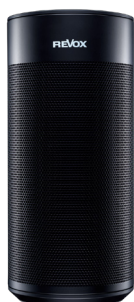

Connected **STUDIOSOUND** Systems

STUDIOART A100 Room Speaker

479,- €
Retail price
inc. VAT*

Active speaker with highest quality up to 192 kHz/ 24 bit. Integrated bass reflex technology. The control panel offers access to music sources, even without Revox app. Battery and mains operation.

H x Ø:	222 mm x 100 mm
Colour:	■ □ black or white
Speaker:	1 x Ø 70 mm fullrange
Frequency range:	52Hz...20kHz (-3dB)
Sound pressure::	max. 95dB/ 1m
Performance:	1 x 20W mono, 2 x 20W stereo with additional passive speaker
Sources:	Analog In (Ø 3,5mm) , Bluetooth, AirPlay, DLNA, iRadio, Tidal, Deezer, Spotify
Input/Output:	1 x 15V DC/4A, 1 x Ethernet, 1 x Analog Input, 1 x Speaker Output, 1 x USB (Service)
Battery:	min. 8 hours mono, 5 hours stereo wireless connection to other STUDIOART speakers

STUDIOART P100 Room Speaker

179,- €
Retail price
inc. VAT*

Passive additional speaker for stereo sound with A100 Room Speaker, highest sound quality.

H x Ø:	222 mm x 100 mm
Colour:	■ □ black or white

REVOX

STUDIOART B100 Bass Module

799,- €
Retail price
inc. VAT*

Strong bass reflex subwoofer with dynamic-optimised, precise bass reproduction and minimal distortion. Integrated dualport bass reflex technology.