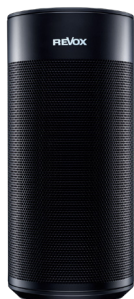

Connected **STUDIOSOUND** Systems

STUDIOART A100 Room Speaker

479,- €
Retail price
inc. VAT*

Active speaker with highest quality up to 192 kHz/ 24 bit. Integrated bass reflex technology. The control panel offers access to music sources, even without Revox app. Battery and mains operation.

H x Ø:	222 mm x 100 mm
Colour:	■ □ black or white
Speaker:	1 x Ø 70 mm fullrange
Frequency range:	52Hz...20kHz (-3dB)
Sound pressure::	max. 95dB/ 1m
Performance:	1 x 20W mono, 2 x 20W stereo with additional passive speaker
Sources:	Analog In (Ø 3,5mm) , Bluetooth, AirPlay, DLNA, iRadio, Tidal, Deezer, Spotify
Input/Output:	1 x 15V DC/4A, 1 x Ethernet, 1 x Analog Input, 1 x Speaker Output, 1 x USB (Service)
Battery:	min. 8 hours mono, 5 hours stereo wireless connection to other STUDIOART speakers

STUDIOART P100 Room Speaker

179,- €
Retail price
inc. VAT*

Passive additional speaker for stereo sound with A100 Room Speaker, highest sound quality.

H x Ø:	222 mm x 100 mm
Colour:	■ □ black or white

REVOX

STUDIOART B100 Bass Module

799,- €
Retail price
inc. VAT*

Strong bass reflex subwoofer with dynamic-optimised, precise bass reproduction and minimal distortion. Integrated dualport bass reflex technology.